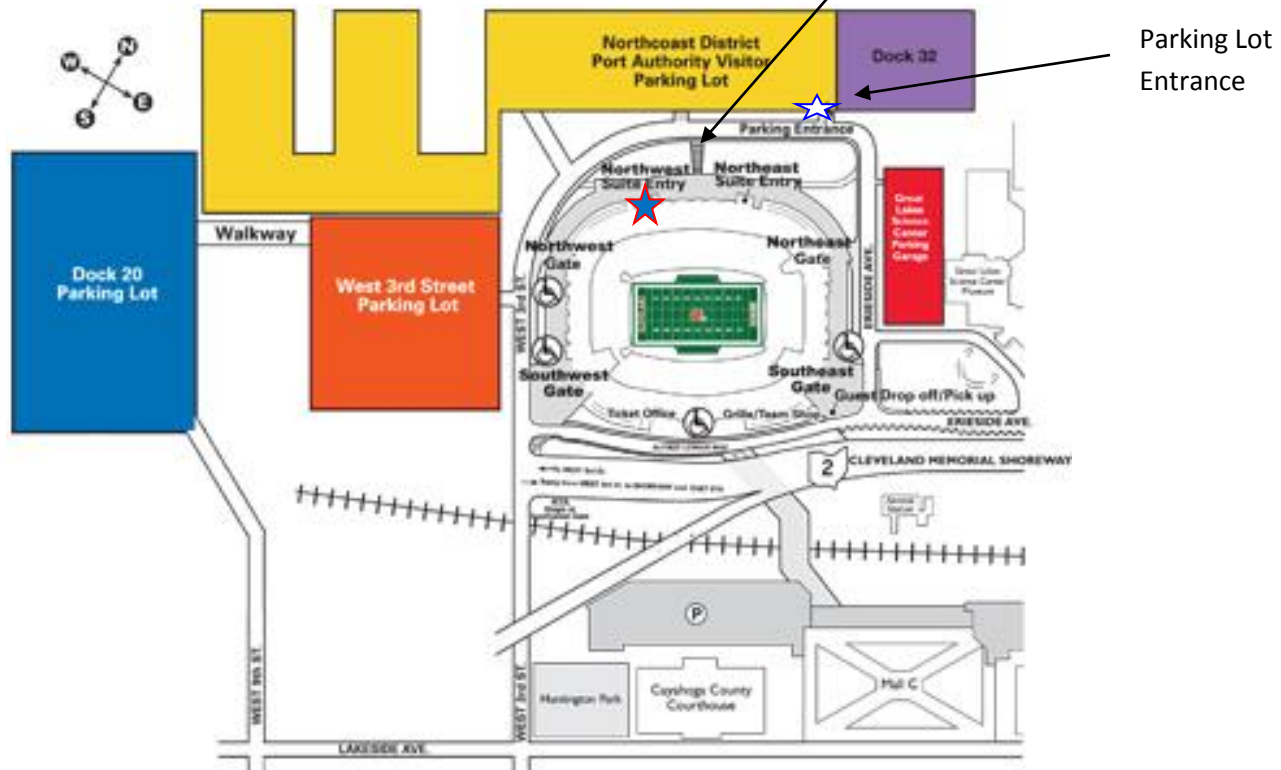

DIRECTIONS TO FIRSTENERGY STADIUM

FirstEnergy Stadium is located in downtown Cleveland, north of Lakeside Avenue, between West 3rd Street and East 9th Street.

If you are approaching the Stadium:

From the South (Airport)

Take I-71 North or I-77 North to the East 9th Street Exit.

Take East 9th Street North to the lake.

The Stadium will be on the left as you head North.

From the East

Take I-90 West to Route 2 West and exit at either East 9th Street or West 3rd Street.

The Stadium will be on your right as you head West.

From the West

Take 90 W to the East 9th Street Exit.

Take East 9th Street North to the lake.

The Stadium will be on the left as you head North.

Park across from the North stairwell.

Walk up the steps and veer to your right and head to the NW Suite entry.

Stadium Area Map